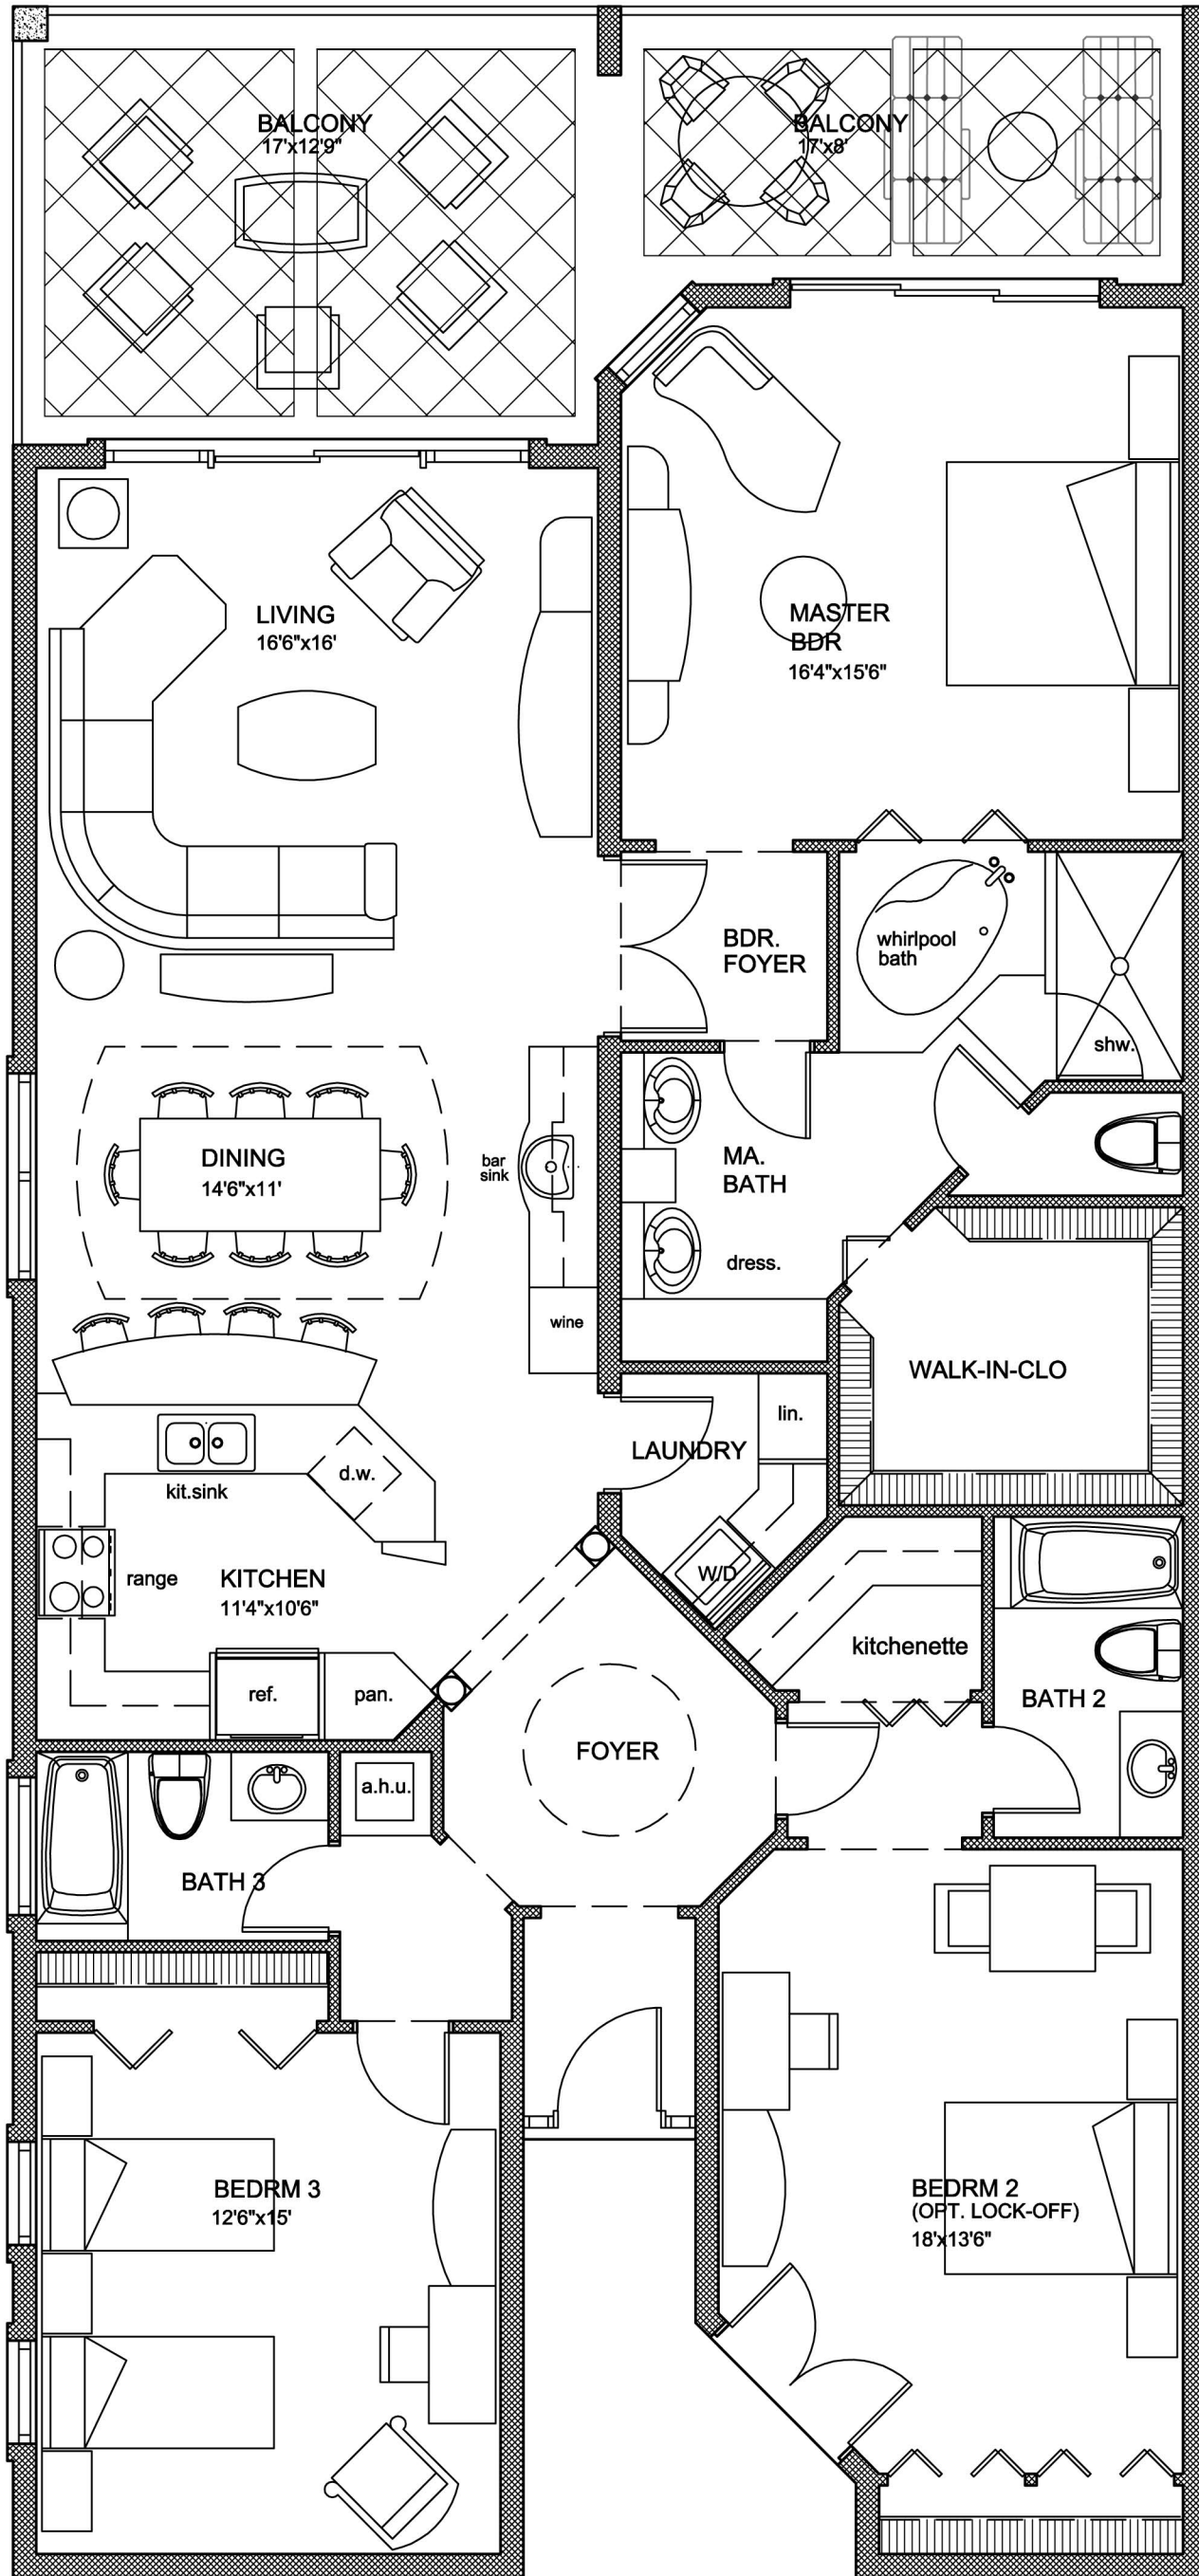

34'-4"

# Unit # 327 3 Bedroom Penthouse

75'-0"

## Three Bedroom Penthouse

UNIT AREA	ENCL. AREA	TERR / BALC.	COV. AREA
FLOOR 3BR. UNIT	2,118 sq.ft.	361 sq.ft.	2,479 sq.ft.

CAYMAN ISLANDS

Luxury Dive Resort...

Compass Point Dive Resort - Phase II